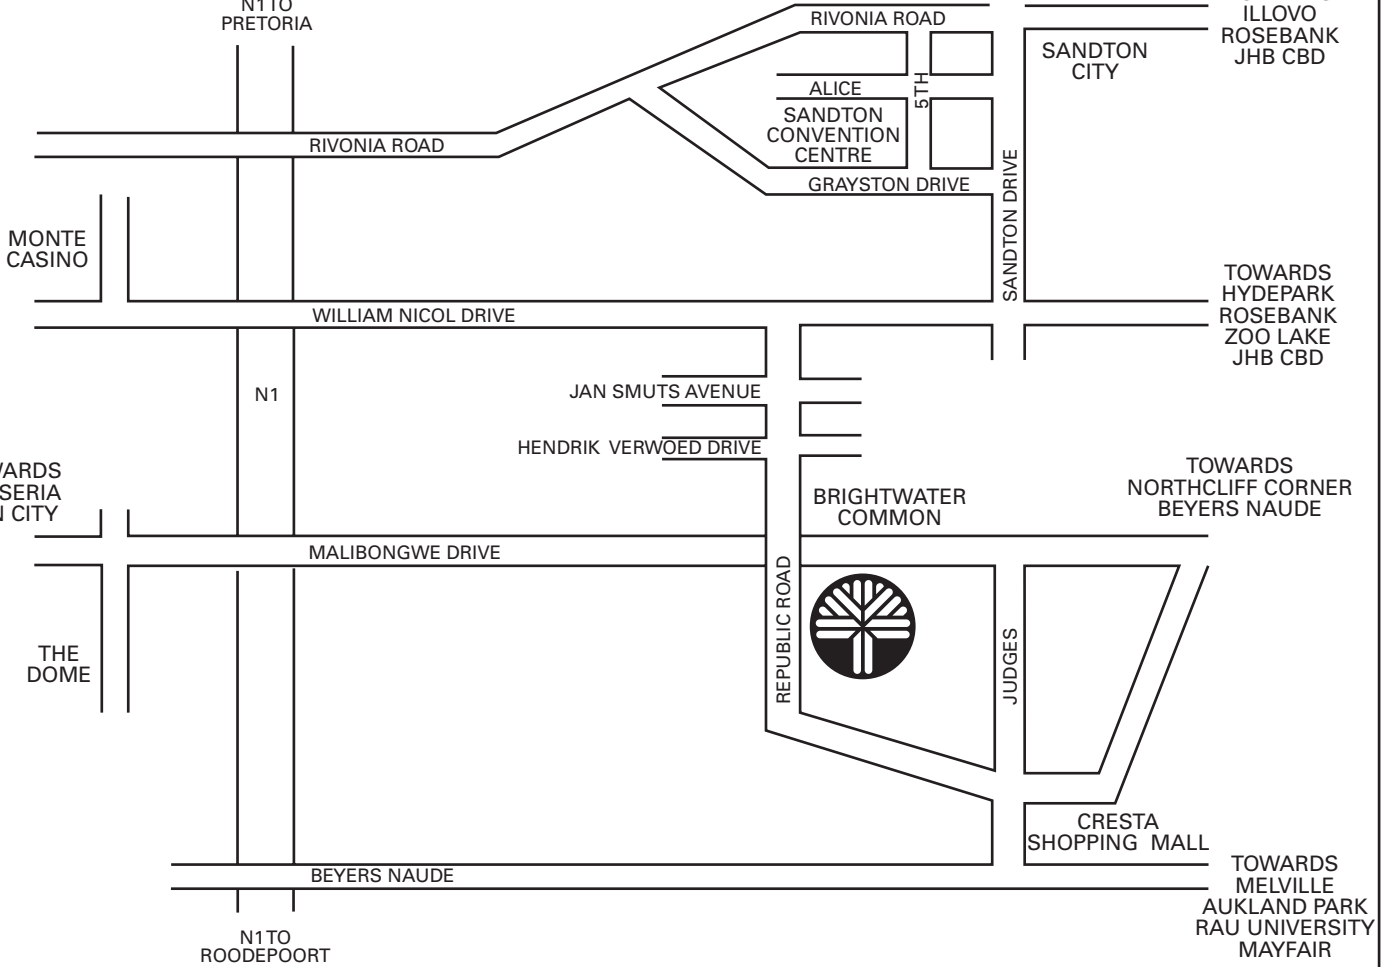

JOHANNESBURG
INTERNATIONAL
AIRPORT

N1 TO
PRETORIA

TOWARDS
ILLOVO
ROSEBANK
JHB CBD

MAP NOT TO SCALE

ROAD LODGE
Randburg

Cnr Republic Rd & Malibongwe Dr
Randburg
Telephone: (011) 792-9995

Drive Safely

From Johannesburg International Airport

When leaving the airport follow the **R24** Johannesburg. Follow highway towards **N3 Pretoria**.

Follow highway towards **N1 Roodepoort**. Take the **N1 Concrete Highway** Towards Roodeport / Bloemfontein

Pass Linksfield, Modderfontein, Marlboro , Rivonia and William Nicol off-ramps Take the **Malibongwe Drive** off-ramp; turn left towards Randburg. Carry on straight on Malibongwe Drive.

The Road Lodge will be on your right after +/- 5 km on the corner of Republic Road.